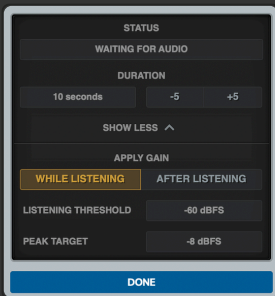

**Ultimate+ Edition only available with Apollo x16 and x16D models

The heart of your studio.

Assistive Auto-Gain for effortless recording.

Set input gain automatically with assistive Auto-Gain across multiple channels at once within seconds, so you never miss the take.